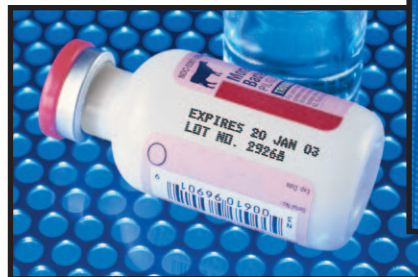

Small Character Ink Jet Printing

The Videojet® 43s printer is an industrial ink jet printer for users seeking an affordable printer that requires minimal attention by operators and maintenance staff. The stainless steel cabinet, self-cleaning printhead and simple interface let you focus on your products—confident that your Videojet 43s is providing high quality printing.

- Rugged stainless steel cabinet rated to IP53
- Automatic printhead cleaning at start up and shut down
- Internal pump eliminates need for factory air
- Easy to use interface allows simple message creation and editing
- Prints up to 3 lines of text, bar codes and logos at speeds up to 800 fpm (4 m/sec)
- Suitable for a wide range of industries, including pharmaceuticals, food and beverage, automotive parts, steel products, electronics and many more