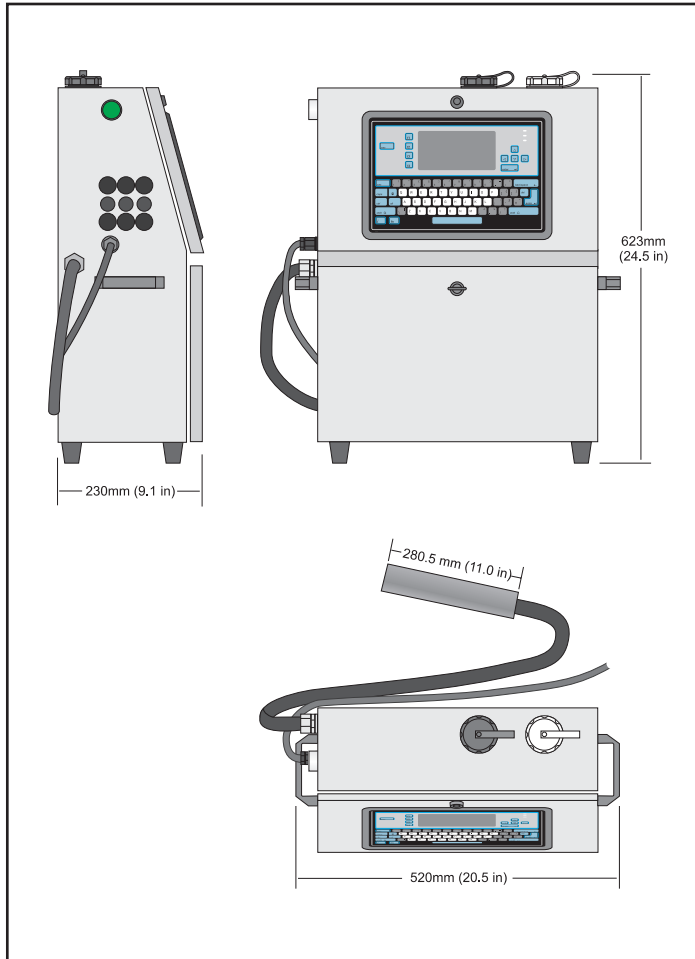

Dimensions

Videojet TotalSource® Service

The **TotalSource** program is the finest and most complete technical support system in the business. These services include everything from expert applications assistance, operator training and a full spectrum of maintenance services. The **TotalSource** program ensures total customer satisfaction. **Support when you need it**

CERTIFIED
ISO 9001
DOCUMENTED QUALITY

Specifications

Standard Features

- Automatic printhead flushing during start up and shut down
- 304 grade stainless steel cabinet rated to IP53
- Up to 3 lines of code
- WYSIWYG message creation and editing
- Maintenance due indicator
- Local language message editing and display
- QWERTY keypad
- Bar code printing (UPC A, Code128, Code 39, EAN 128, EAN 8 & 13, Interleaved 2 of 5)
- Logo and graphics creation
- Password protection system
- Current and expiration time, date coding and shift coding
- Serializer
- Continuous print capability
- Multi-national character printing
- Optimum throw distance 0.36-inch (9 mm)
- 9.84-foot (3 m) printhead umbilical
- 25 message memory

Print Characteristics

- Up to 1600 characters/sec./line
- Print heights of 0.08 to 0.4 inches (2 to 10 mm)
- 5 x 5, 5 x 7, 6 x 9, 11 x 16 and 17 x 24 fonts supported

Electrical Requirements

- 110/230 VAC, 50/60 Hz
- 200VA

Environment

- Temperature range 41°F - 104°F (5°C - 40°C)
- Humidity up to 90% non-condensing

Inks

A comprehensive range of inks, including low environmental impact and substrate specific, for a variety of applications and industries

Data Input

- Shaft encoder
- Product detector NPN/PNP
- Programmable via keyboard or RS232 serial port

Options

- Remote print message selection
- Printhead positive air kit
- IP54 modification kit
- Visual status indicator
- Alarm outputs
- LAN port/RS485/20mA loop
- Air dryer kit

800-843-3610 • www.videojet.com • info@videojet.com

Videojet Technologies Inc. • 1500 Mittel Boulevard
Wood Dale IL • 60191-1073 • USA
Phone: 630-860-7300 • Fax: 630-616-3623